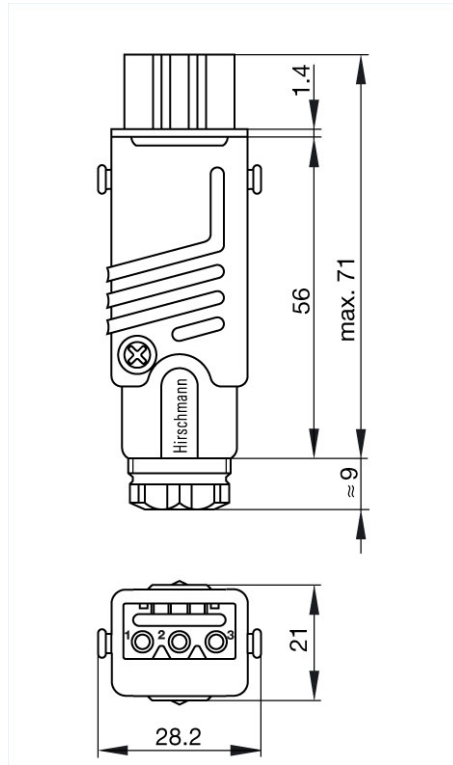

HIRSCHMANN

A BELDEN BRAND

Industrial Connecting Solutions:Rectangular Connectors:Power Connectors (ST series):Cable socket:STAK 3 N schwarz/black

<http://dev-catalog.beldensolutions.com/link/57078-24228-256261-24351-24352-35735/en/conf/uistate>

Picture

Drawing

Belden Deutschland GmbH

Im Gewerbepark 2

58579 Schalksmühle

Germany

Phone: +49 7127/14-1806

E-Mail: icos-sales@belden.com

The information published in the websites has been compiled as carefully as possible. It is subject to alteration without notice in technical as well as in price-related/commercial respect. The complete information and data were available on user documentation. Mandatory information can only be obtained by a concrete query.